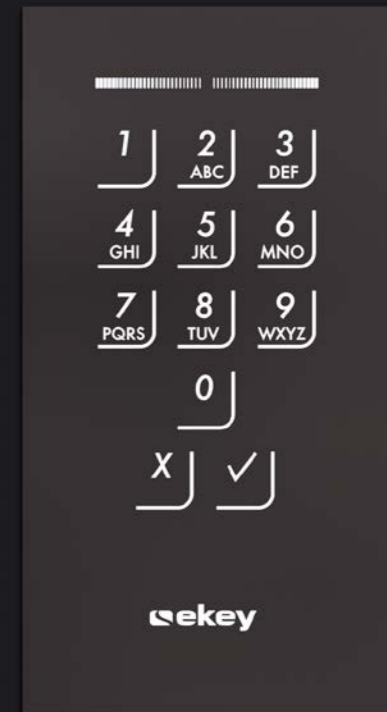

MODEL
HERO

WOOD EFFECT
Natural Oak

Get to know the control systems. Your doors will then appear intelligent. Get the most out of your house – as soon as you walk in.